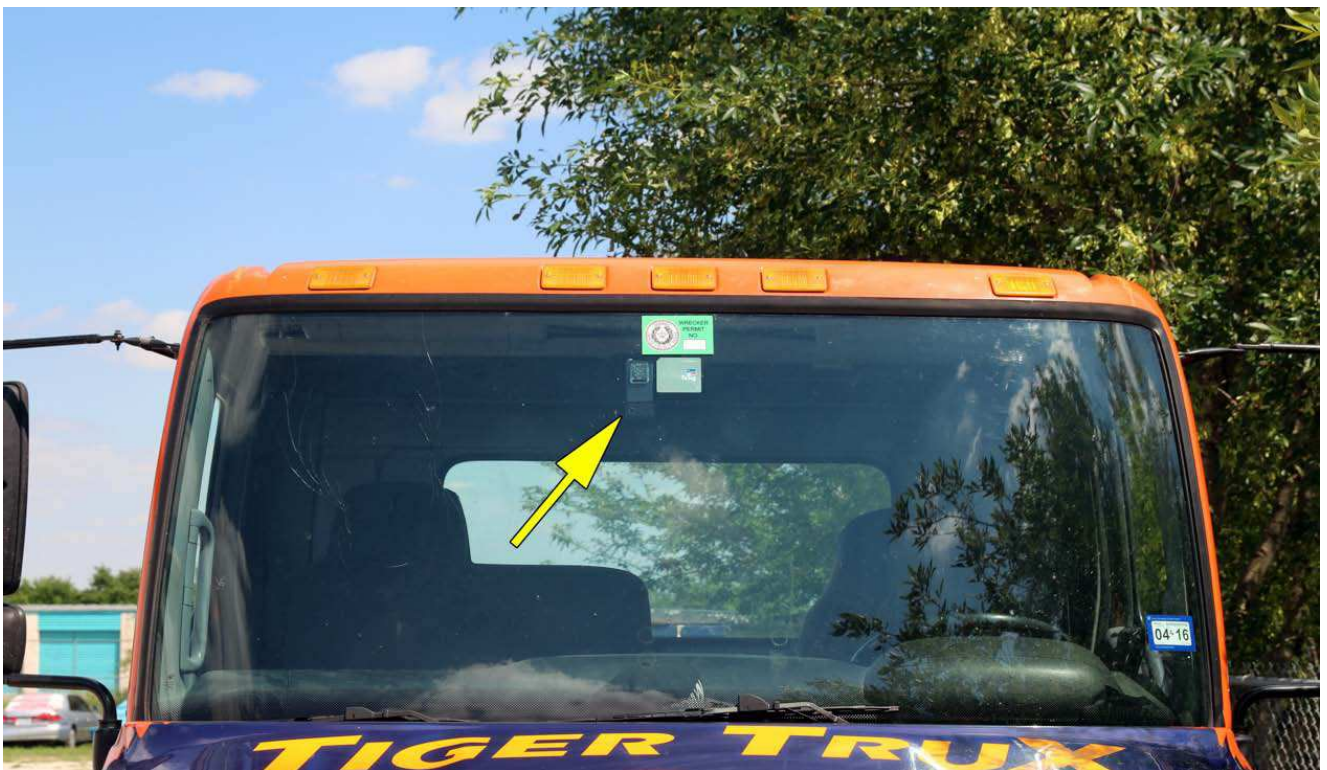

Your blackbox information with the Lock function!

PC - Video Viewing

#	Name	Description
①	Video Screen	Interior and Exterior Camera Views
②	G-Sensor Screen	G-sensor data of video screen for user analysis
③	Speedometer	Displays vehicle speed
④	Information Screen	Displays file name and recording type Displays GPS information
⑤	Google Map	Displays current position of the vehicle (Internet connection required)

Our favorite things about the Dual

Dual-lens coverage! Record two angles (inside and outside) from the single front unit. Locking memory card cover! Prevents anyone but you from accessing your recordings. Direct-wire harness; no way this dashcam can be "unplugged" without significant effort. And it's easy to install! Built-in GPS receiver; no additional cables or antennas to run. Includes an 8gb memory card so there's nothing else to buy. Fairly compact design, and stays out of the way at the top of the windshield!

Full Feature List

- Maximum Video Resolution: 720p (1280x720) HD, 20 FPS (front camera)
- Maximum Video Resolution: 640x480 VGA, 10 FPS (inside camera)
- Maximum Still Photo Resolution: N/A
- 120 degree viewing angle (outside)
- 140 degree viewing angle (inside)
- Video file format: .MP4
- Video codec: MP4A
- Still Image file format: N/A
- Low-light functionality
- Loop Recording
- G-Sensor (Low/Normal/High/Custom)
- GPS Receiver
- Length: 3.7" / 94mm
- Width: 2.0" / 52mm
- Height: 0.7" / 18mm
- Weight: 2.6oz / 75g
- Audio Recording (On/Off)
- Video segment selection (30sec-2min)
- Date Stamp
- Certification: KCC/FCC/CE
- Interfaces: Video-Out
- Memory Card Type: SD / SDHC (up to 32gb, or 64gb with custom formatting)
- Windows XP/7/8+ View-iHD software (No MAC software at this time)
- Recording Time (Est.): 3.2hr@8GB, 6.5hr@16GB, 12.8hr@32GB, 25.6hr@64GB
- Operating Temperature: -4° to 158°(F) or -20° to 70°(C)