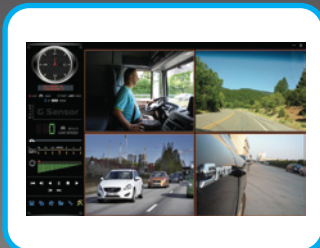

CONTACT US: **RoadHawk UK** Web: www.roadhawk.co.uk

Email: info@roadhawk.co.uk Phone: +44 (0)1208 269 159 Fax: +44 (0)1234 420 308