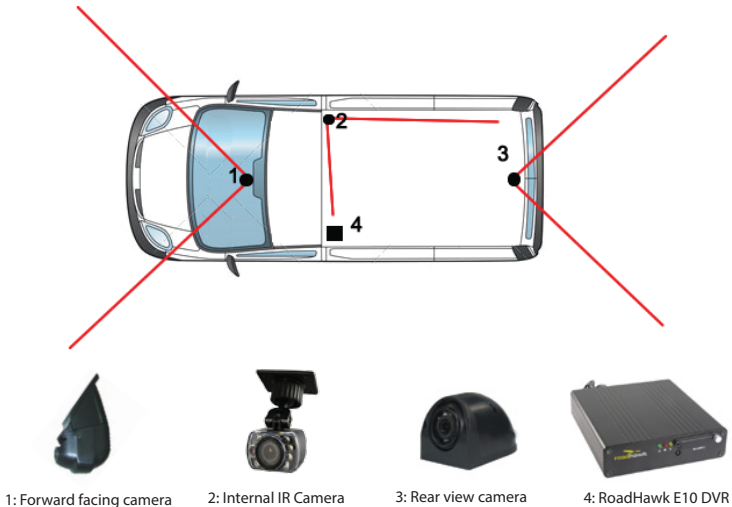

# ROADHAWK E10 SYSTEM

Forward facing and side swipe camera (2 cameras + E10 DVR)

Forward facing, rear facing and internal (3 cameras + E10 DVR)

CONTACT US: **RoadHawk UK** Web: [www.roadhawk.co.uk](http://www.roadhawk.co.uk)